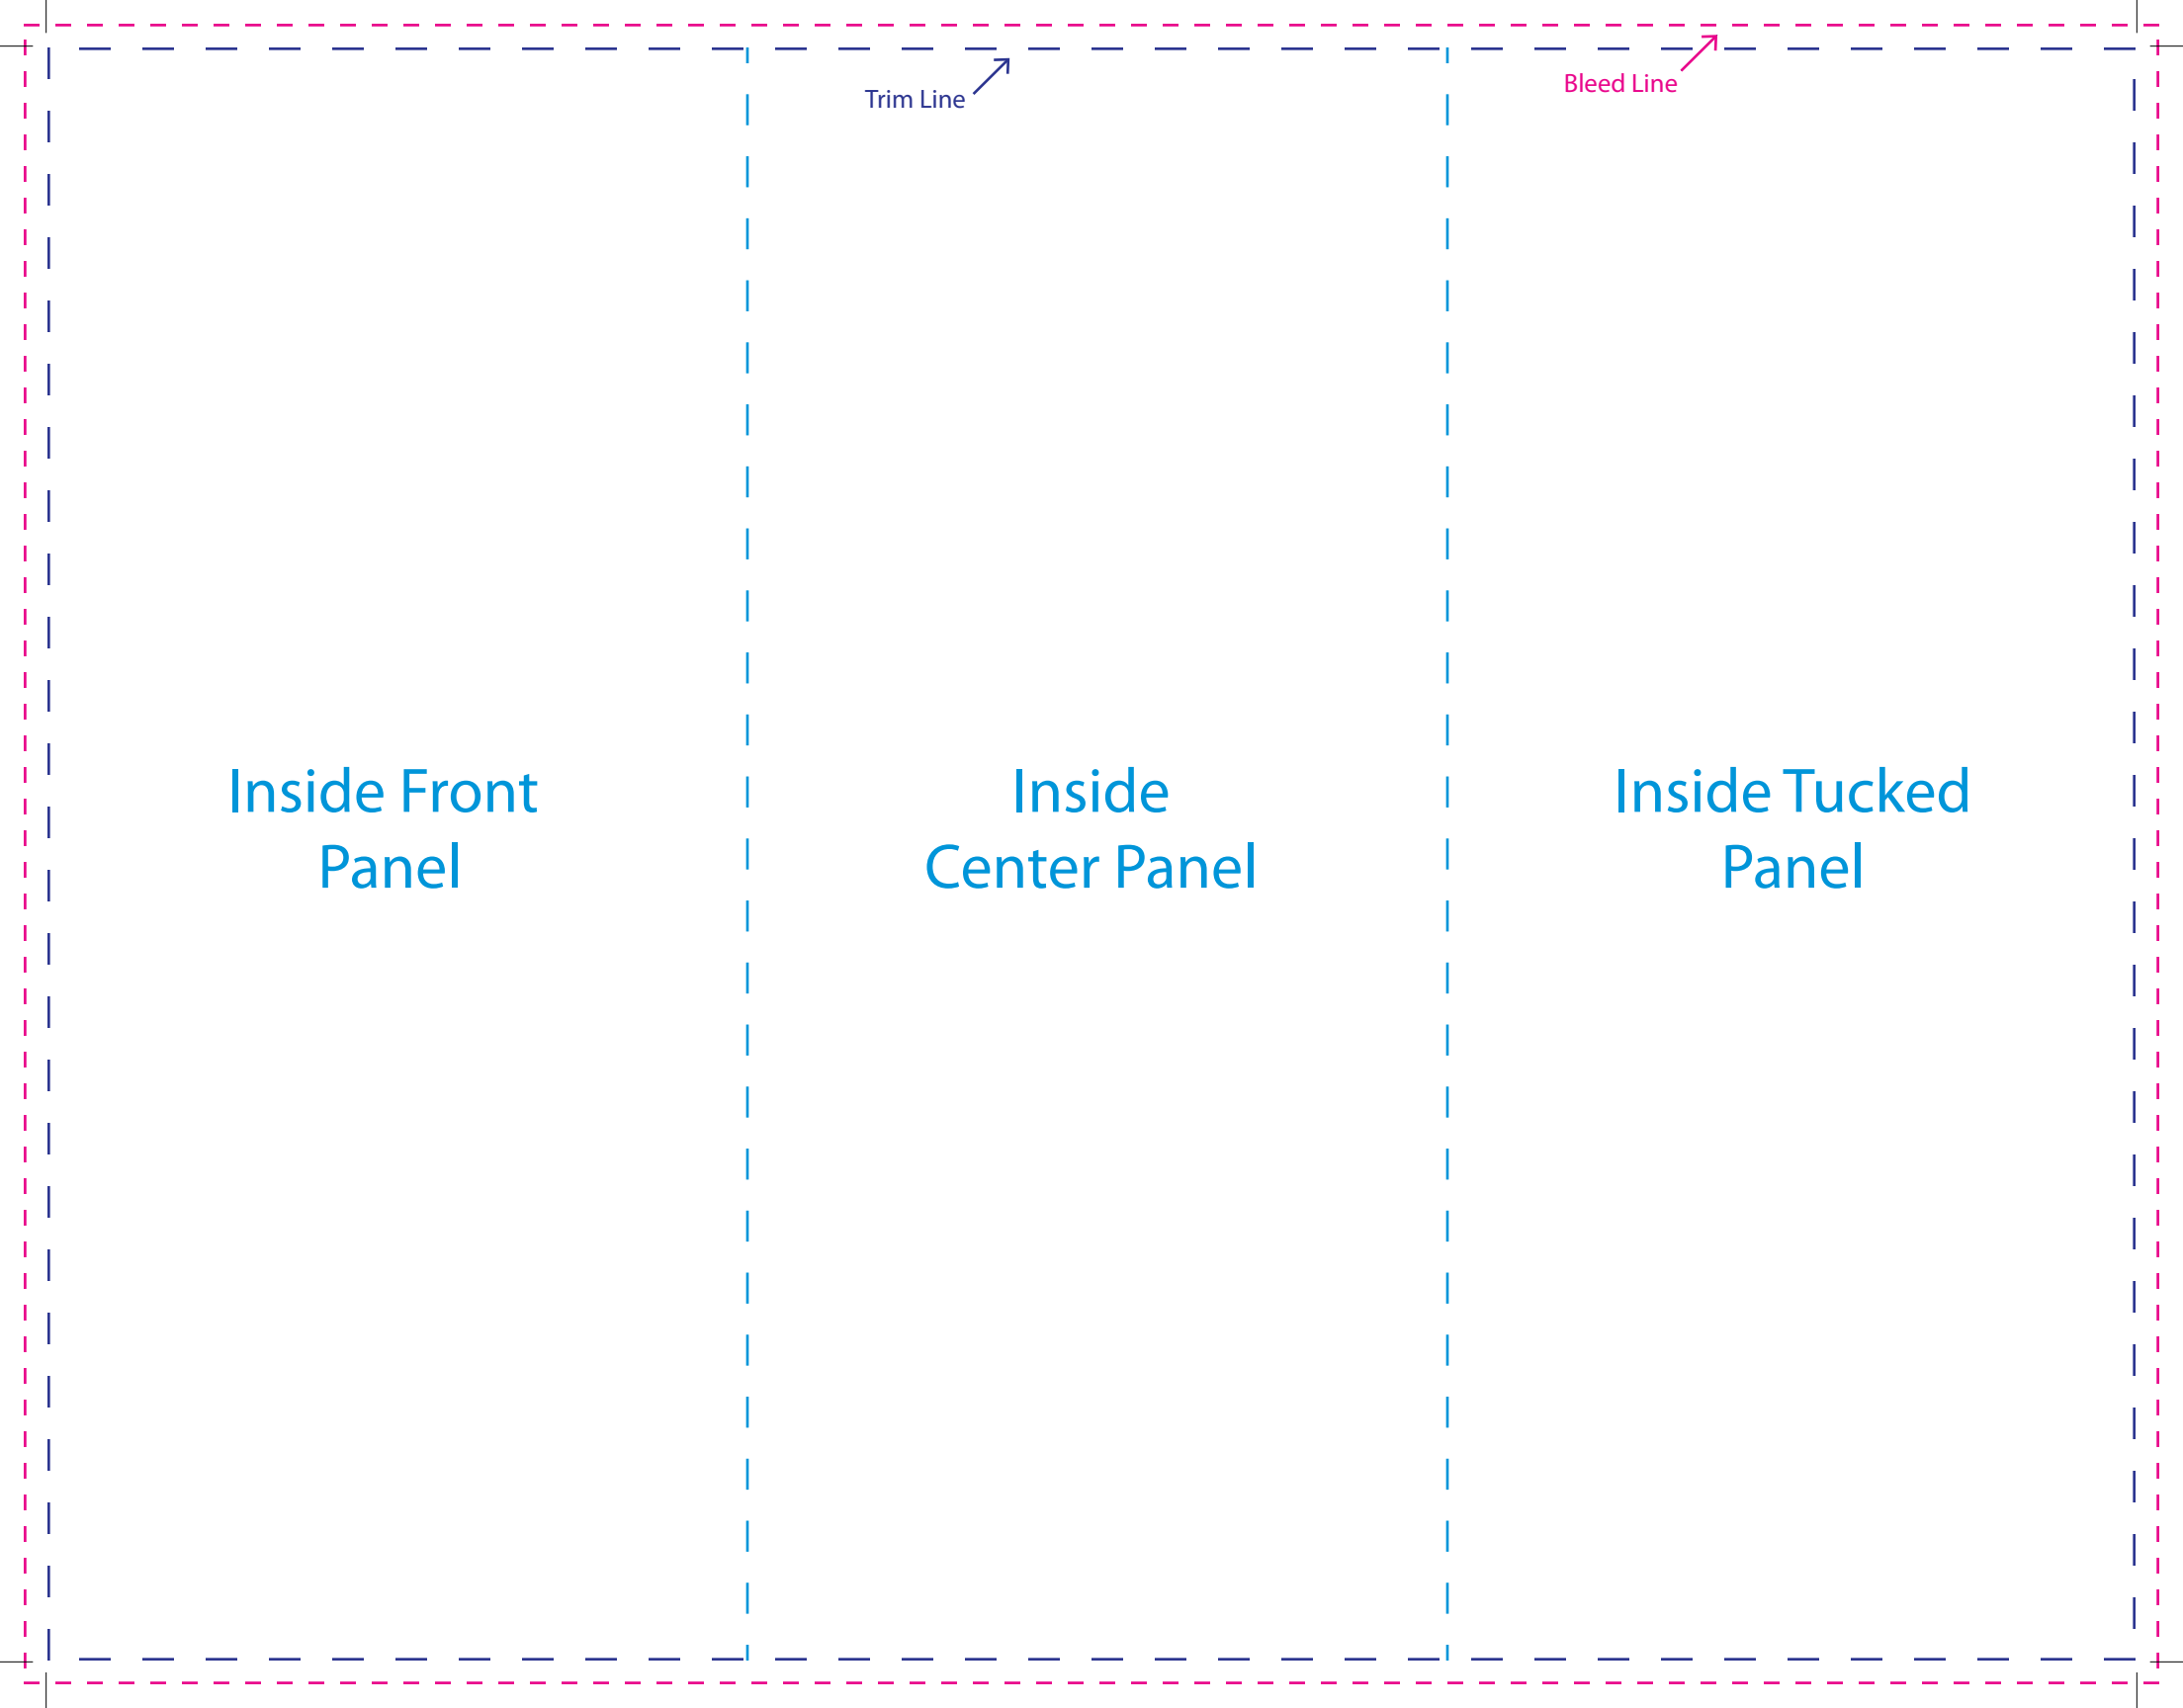

Trim Line

Bleed Line

Inside Tucked  
Panel

Outside Back  
Center Panel

Outside Front  
Panel

Making **YOU** Look Better  
On Paper, **ON TIME!**

2410 E NC Highway 54 • Research Triangle Park, NC 27713  
919-361-5809 (p) • [www.universalprinting.com](http://www.universalprinting.com)

Trim Line

Bleed Line

Inside Front  
Panel

Inside  
Center Panel

Inside Tucked  
Panel