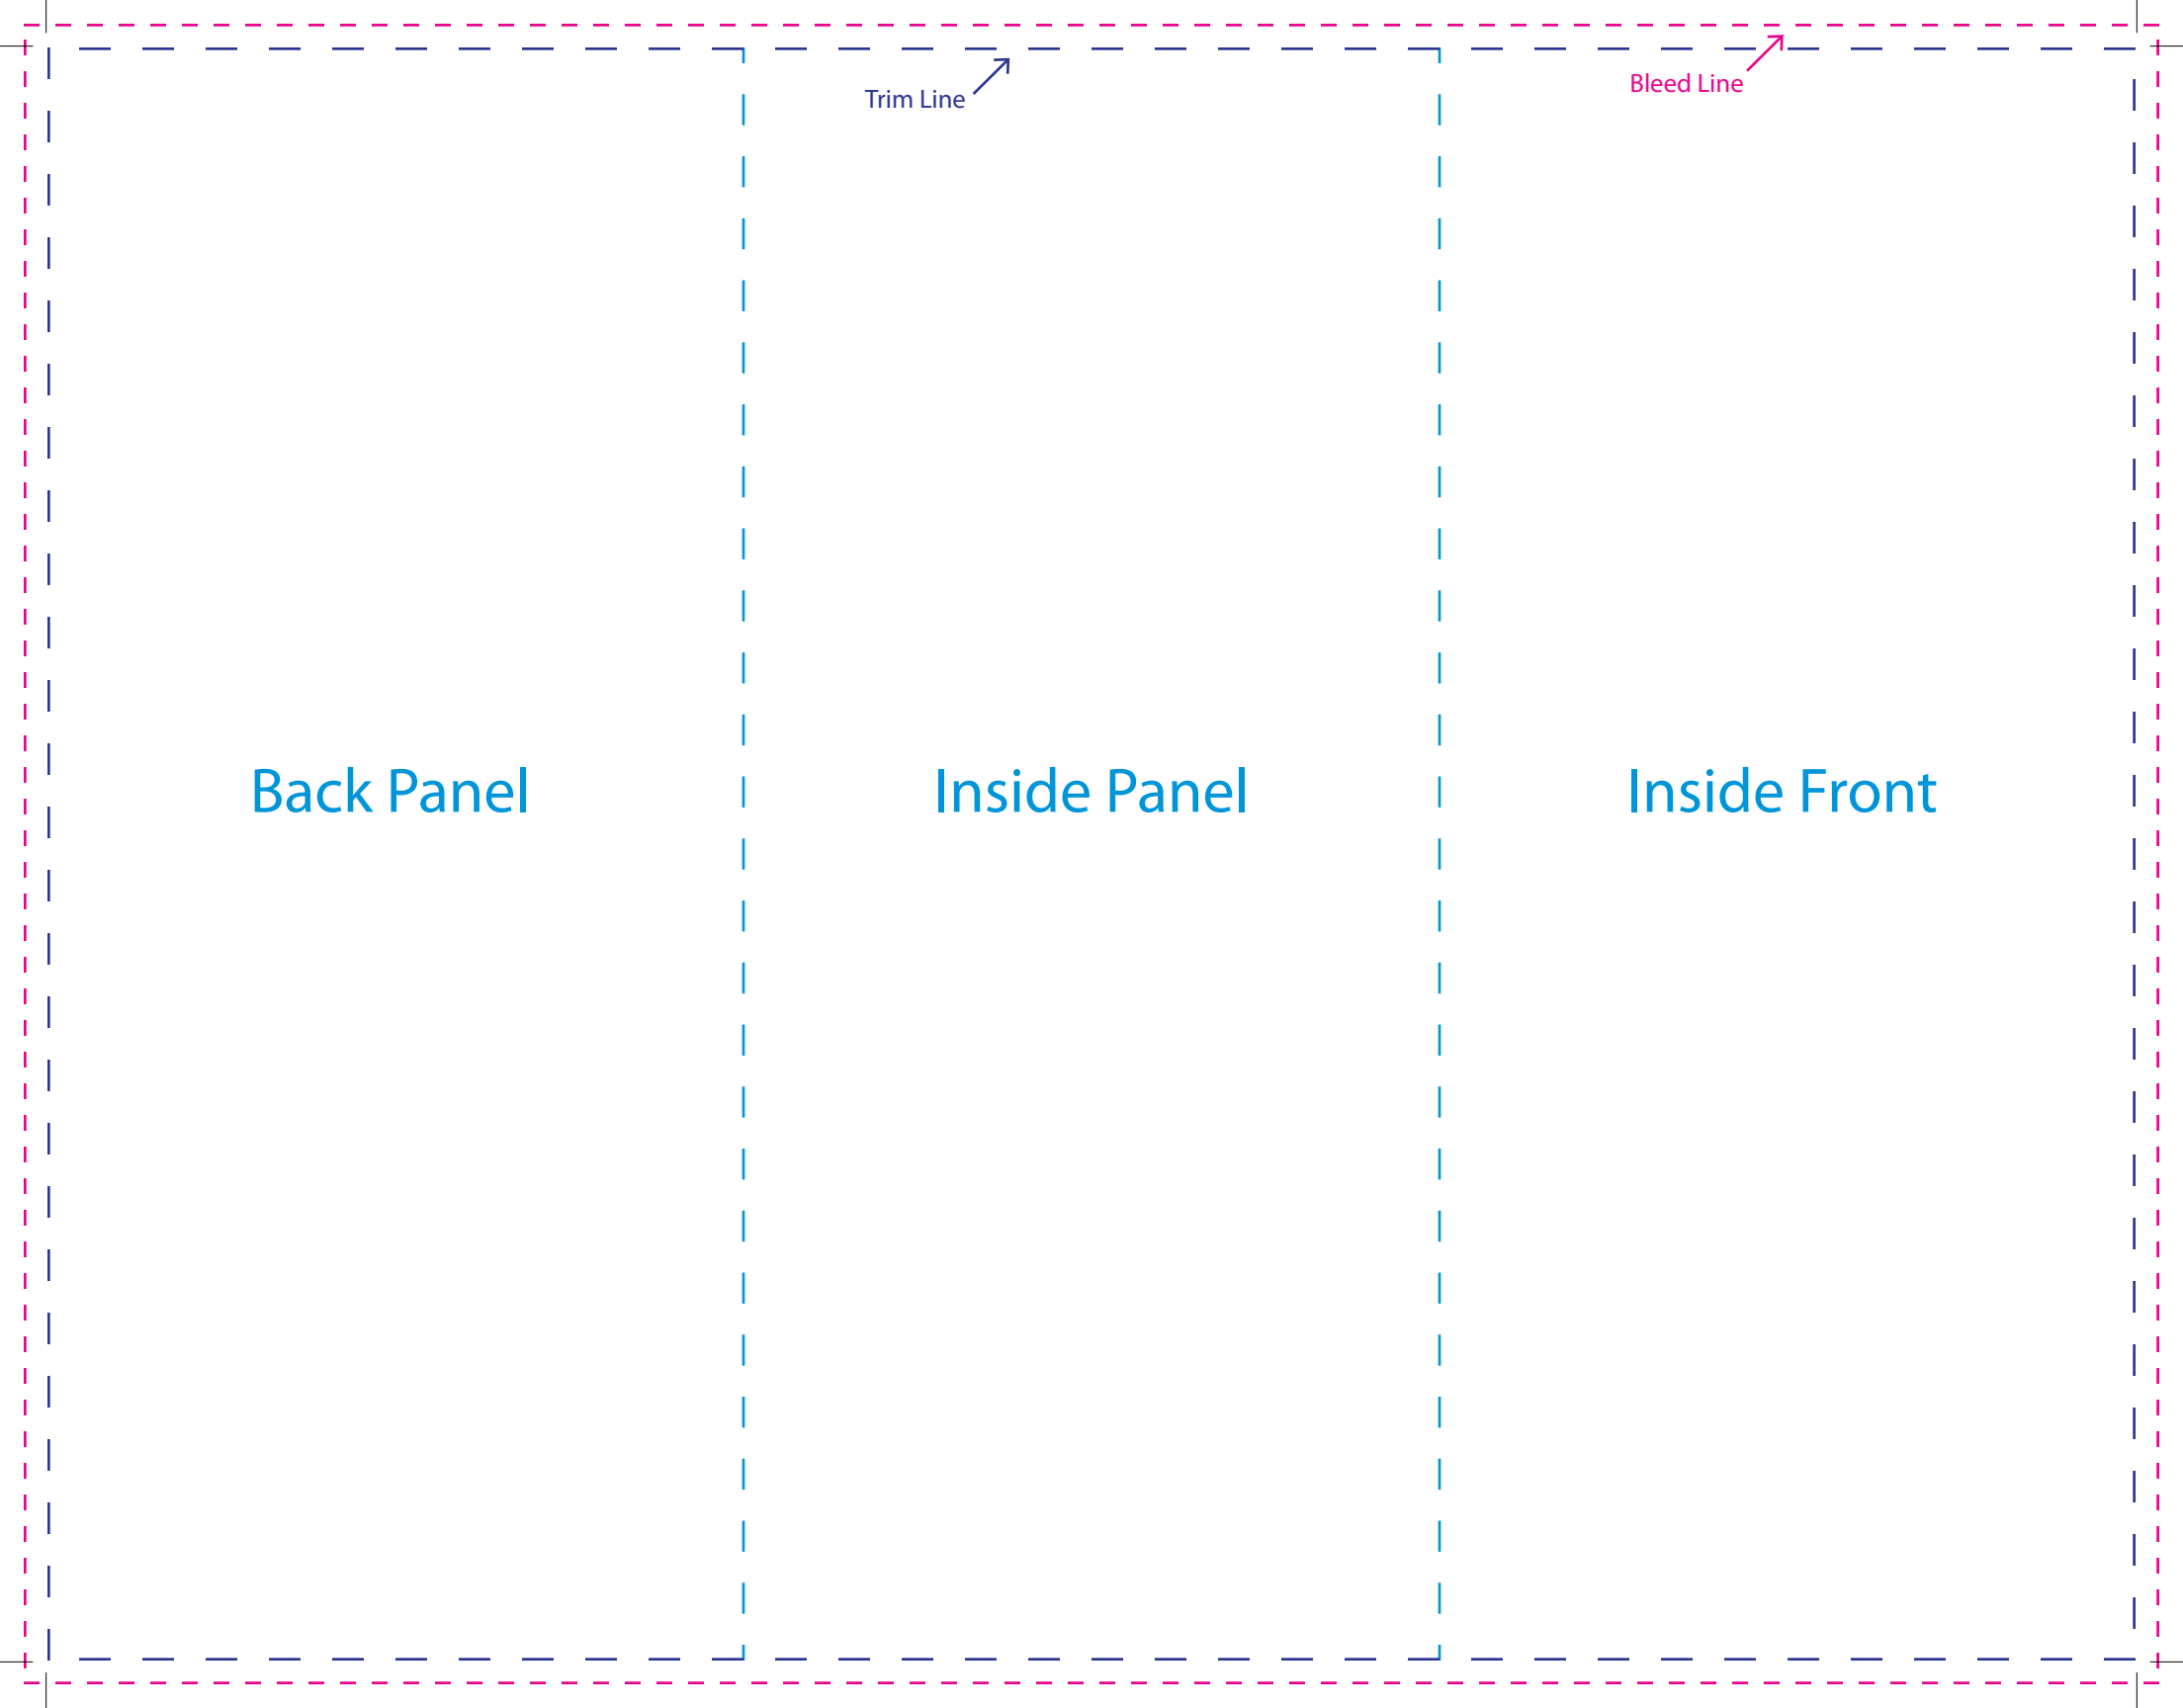

Trim Line

Bleed Line

Front Panel

Inside Panel

Inside Back

Making **YOU** Look Better
On Paper, ***ON TIME!***

2410 E NC Highway 54 • Research Triangle Park, NC 27713
919-361-5809 (p) • www.universalprinting.com

Back Panel

Inside Panel

Inside Front

Trim Line

Bleed Line